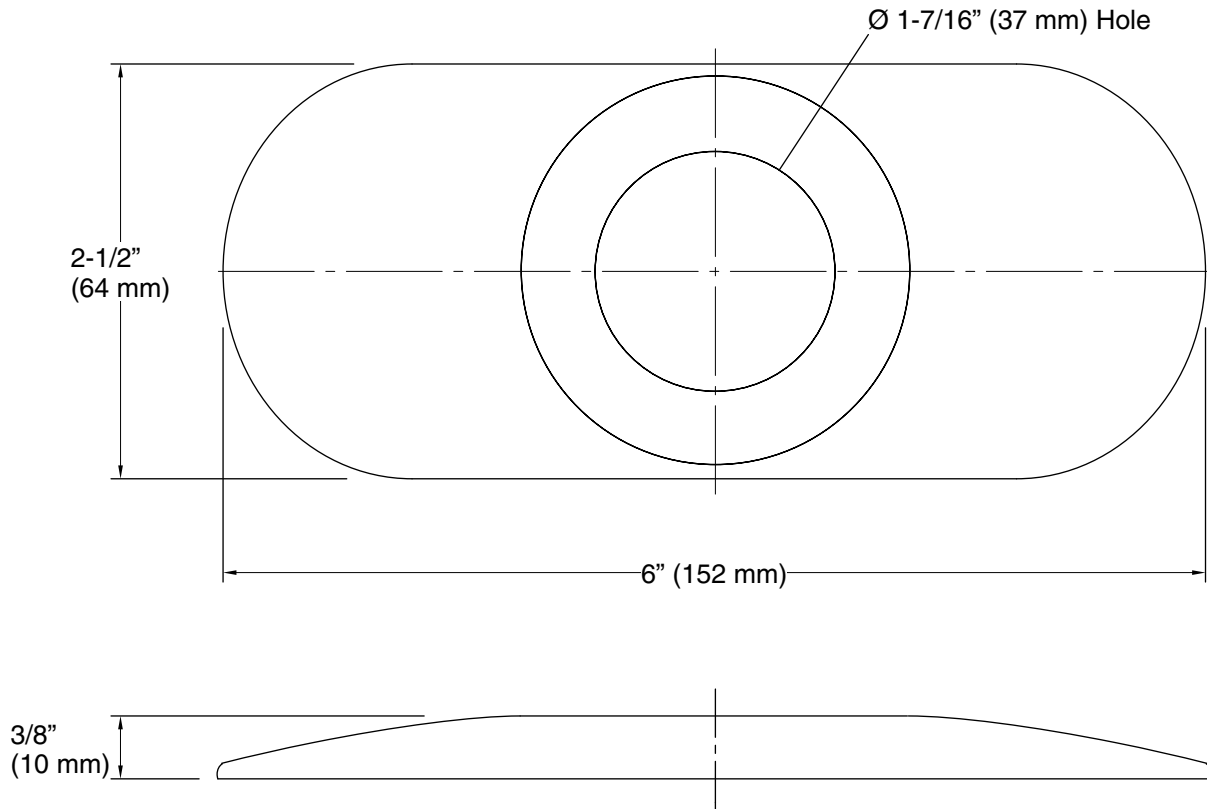

Technical Information

All product dimensions are nominal.

Notes

Install this product according to the installation guide.